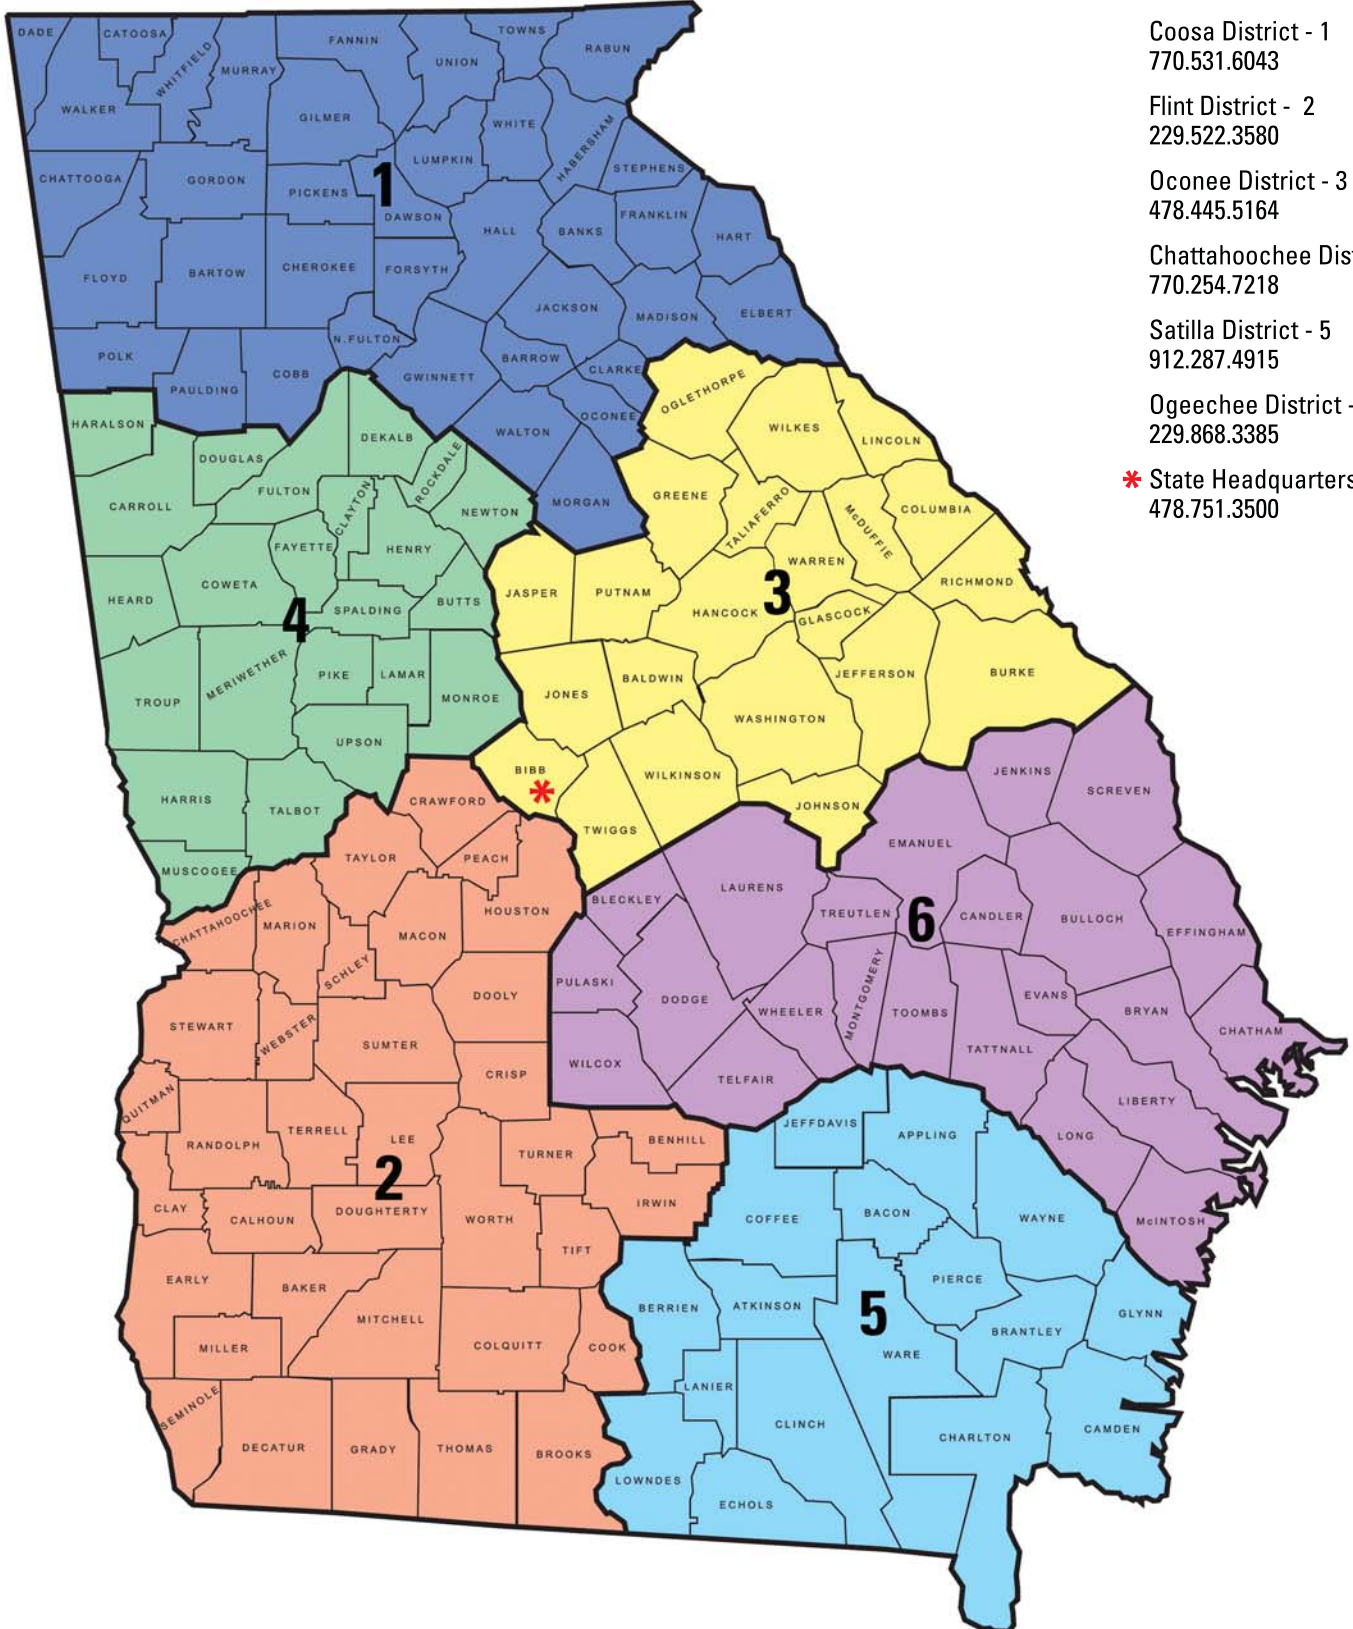

5645 Riggins Mill Road
Dry Branch, GA 31020
1-800-GA-TREES (428-7337)
GaTrees.org

Districts

Coosa District - 1
770.531.6043

Flint District - 2
229.522.3580

Oconee District - 3
478.445.5164

Chattahoochee District - 4
770.254.7218

Satilla District - 5
912.287.4915

Ogeechee District - 6
229.868.3385

* State Headquarters
478.751.3500